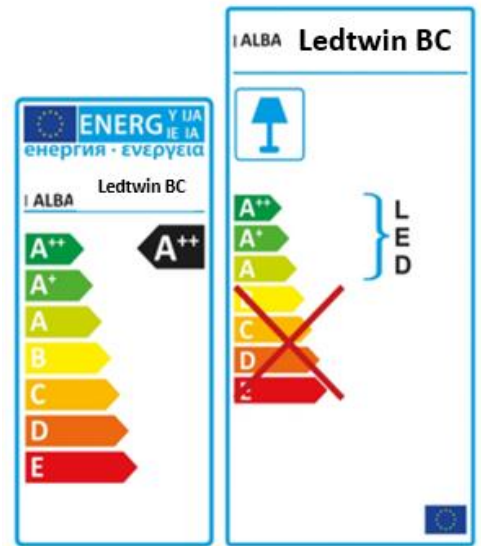

Ref : LEDTWIN BC

NOMADE OFFICE LAMP

Maximize your lighting with the LEDTWIN, a 2-head stand-alone LED lamp! It will seduce you with its design, its technology and its very affordable price.

PRODUCT ADVANTAGES:

- ▲ 2 LED heads to adjust the angle and direct the light according to its needs.
- ▲ 3 levels of color: white, yellow and nature.
- ▲ Intensity dimmer for lighting control.
- ▲ Timer: automatic shut-off after 40 minutes.
- ▲ Autonomous lamp: transportable wirelessly; built-in battery.
- ▲ Rechargeable on USB cable (cable included)
- ▲ Available in 2 colors: Black- White

Quand le beau rejoint l'utile *When beauty meets utility*

PRODUCT FEATURES	
Reference	LEDTWIN BC
EAN	3129710015911
Materials	ABS
Color	White
Product Dimensions	Height: 36 cm Depth : 34 cm Base : Ø 18 cm
Packaging Dimensions	Length : 72.5 cm Width : 37 cm Height : 36 cm Weight : 7.20 kg
Electric power / watts	6 Watts
Light power	250 – 600 lumens
Guarantee	3 years
Standard	CE
Other information	French design Made in RPC